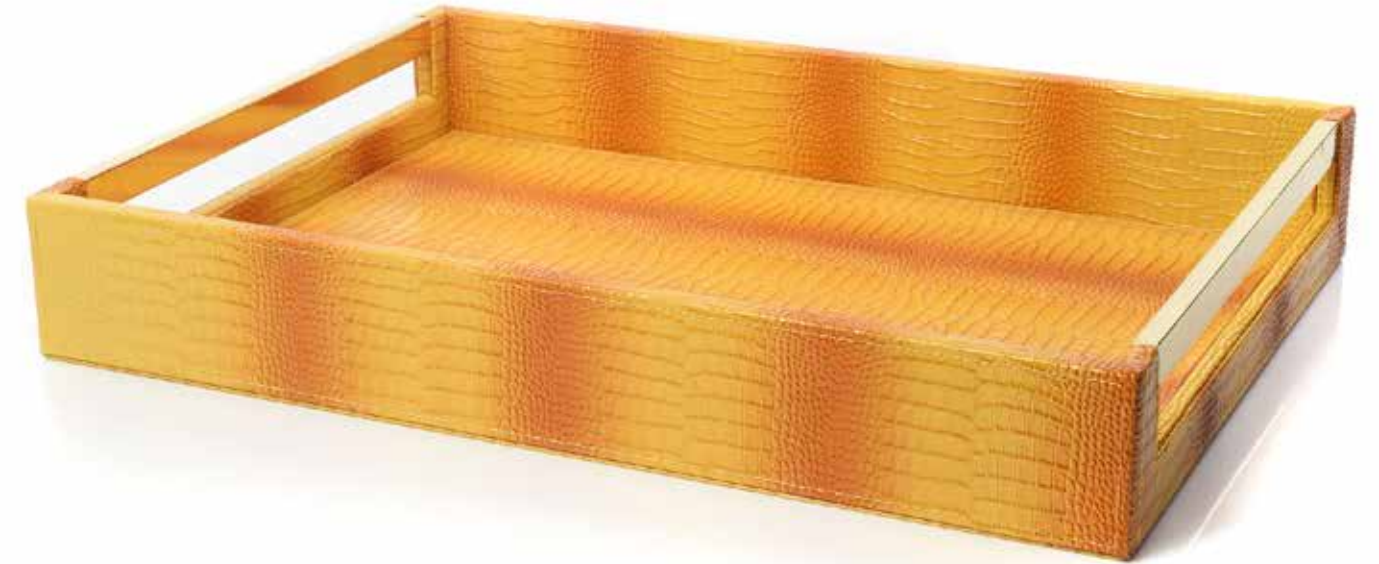

Madrid Tray Black
3811 Faux Leather/Stainless Steel
20.4"L x 14.5"W x 3.1"H

Sunset Tray Yellow
3993 Faux Snakeskin Leather/Gold Plated Stainless Steel
20.4"L x 14.5"W x 3.1"H