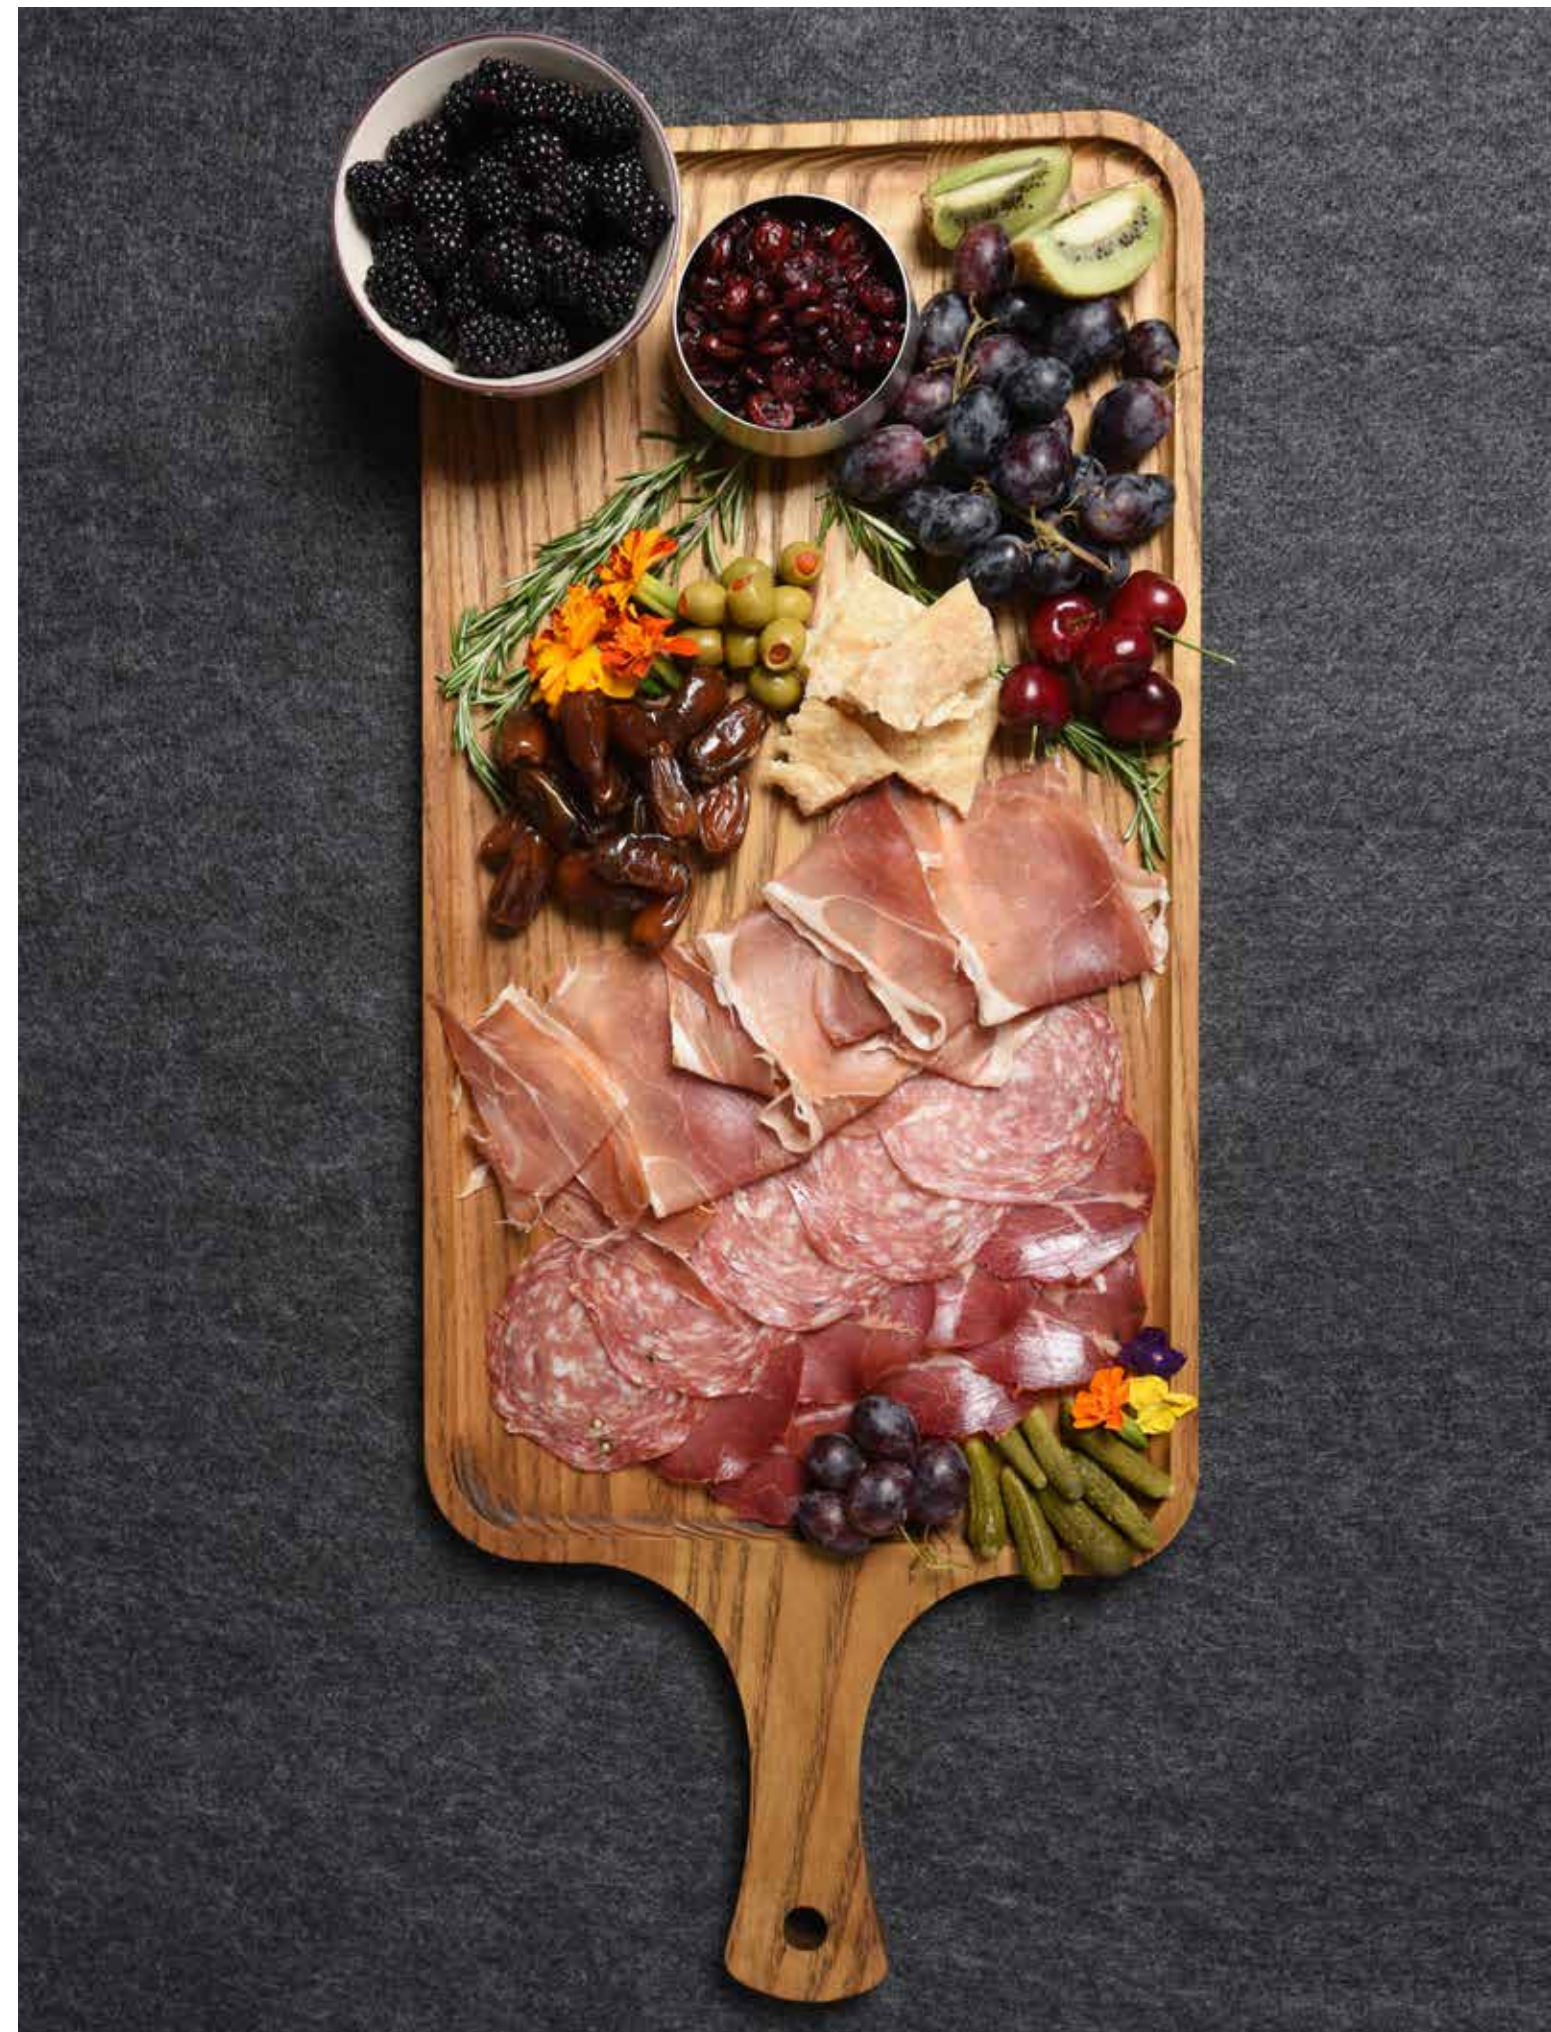

Redwood Cheese Board Small
3558 Wood
19.75"L x 7.75"W x 0.75"H

Redwood Tray Large
3520 Wood
14.0"L x 8.0"W x 0.5"H

Redwood Cheese Board Large
3559 Wood
26.0"L x 10.75"W x 0.75"H

CALISTOGA & CIRQUE

Baskets that Pop!