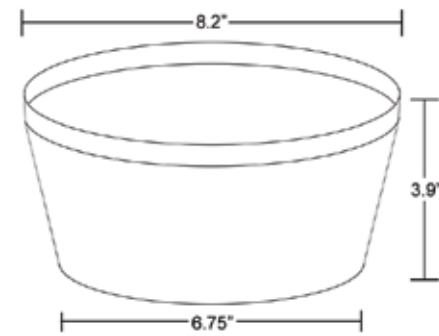

Choose your size

Mini

Medium

Small

Large

Color coordinate and create a collection that is unique to your brand!

Rimini Bowl Small

Melamine
6.0"D x 2.8"H* - 16 oz.