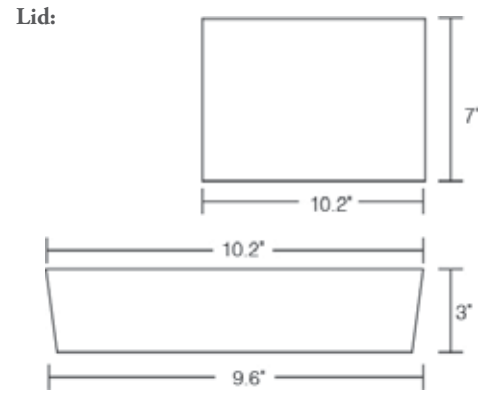

Georgetown Half Bento Box

Bento Box Dimensions

Box & Lid