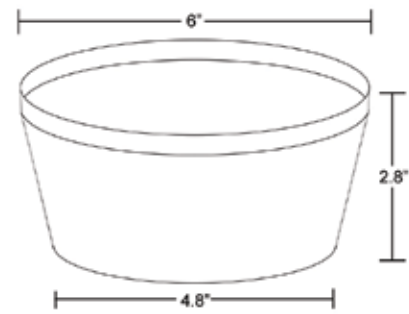

Choose your size

Mini

Medium

Small

Large

Color coordinate and create a collection that is unique to your brand!

Rimini Bowl Small

Melamine
6.0"D x 2.8"H* - 16 oz.