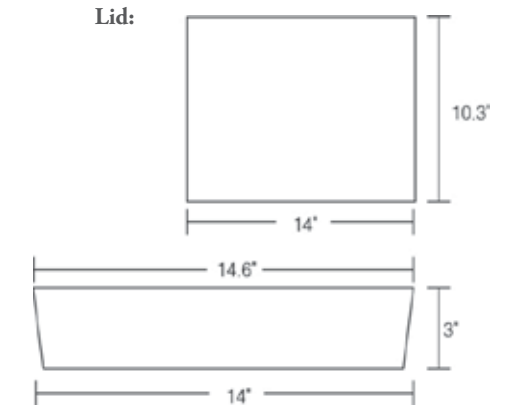

Georgetown Bento Box without Side Compartment

Bento Box Dimensions

Box & Lid