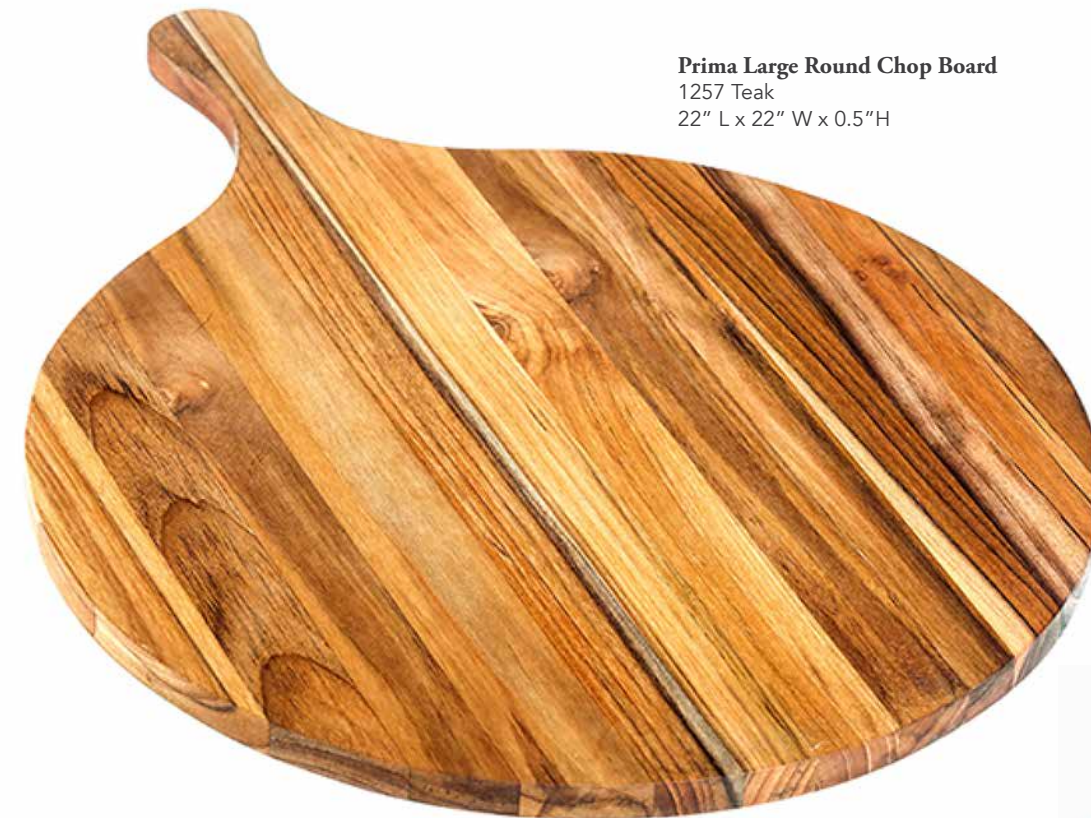

Prima Medium Round Chop Board
1256 Teak
14" L x 14" W x 0.5"H

Prima Large Round Chop Board
1257 Teak
22" L x 22" W x 0.5"H