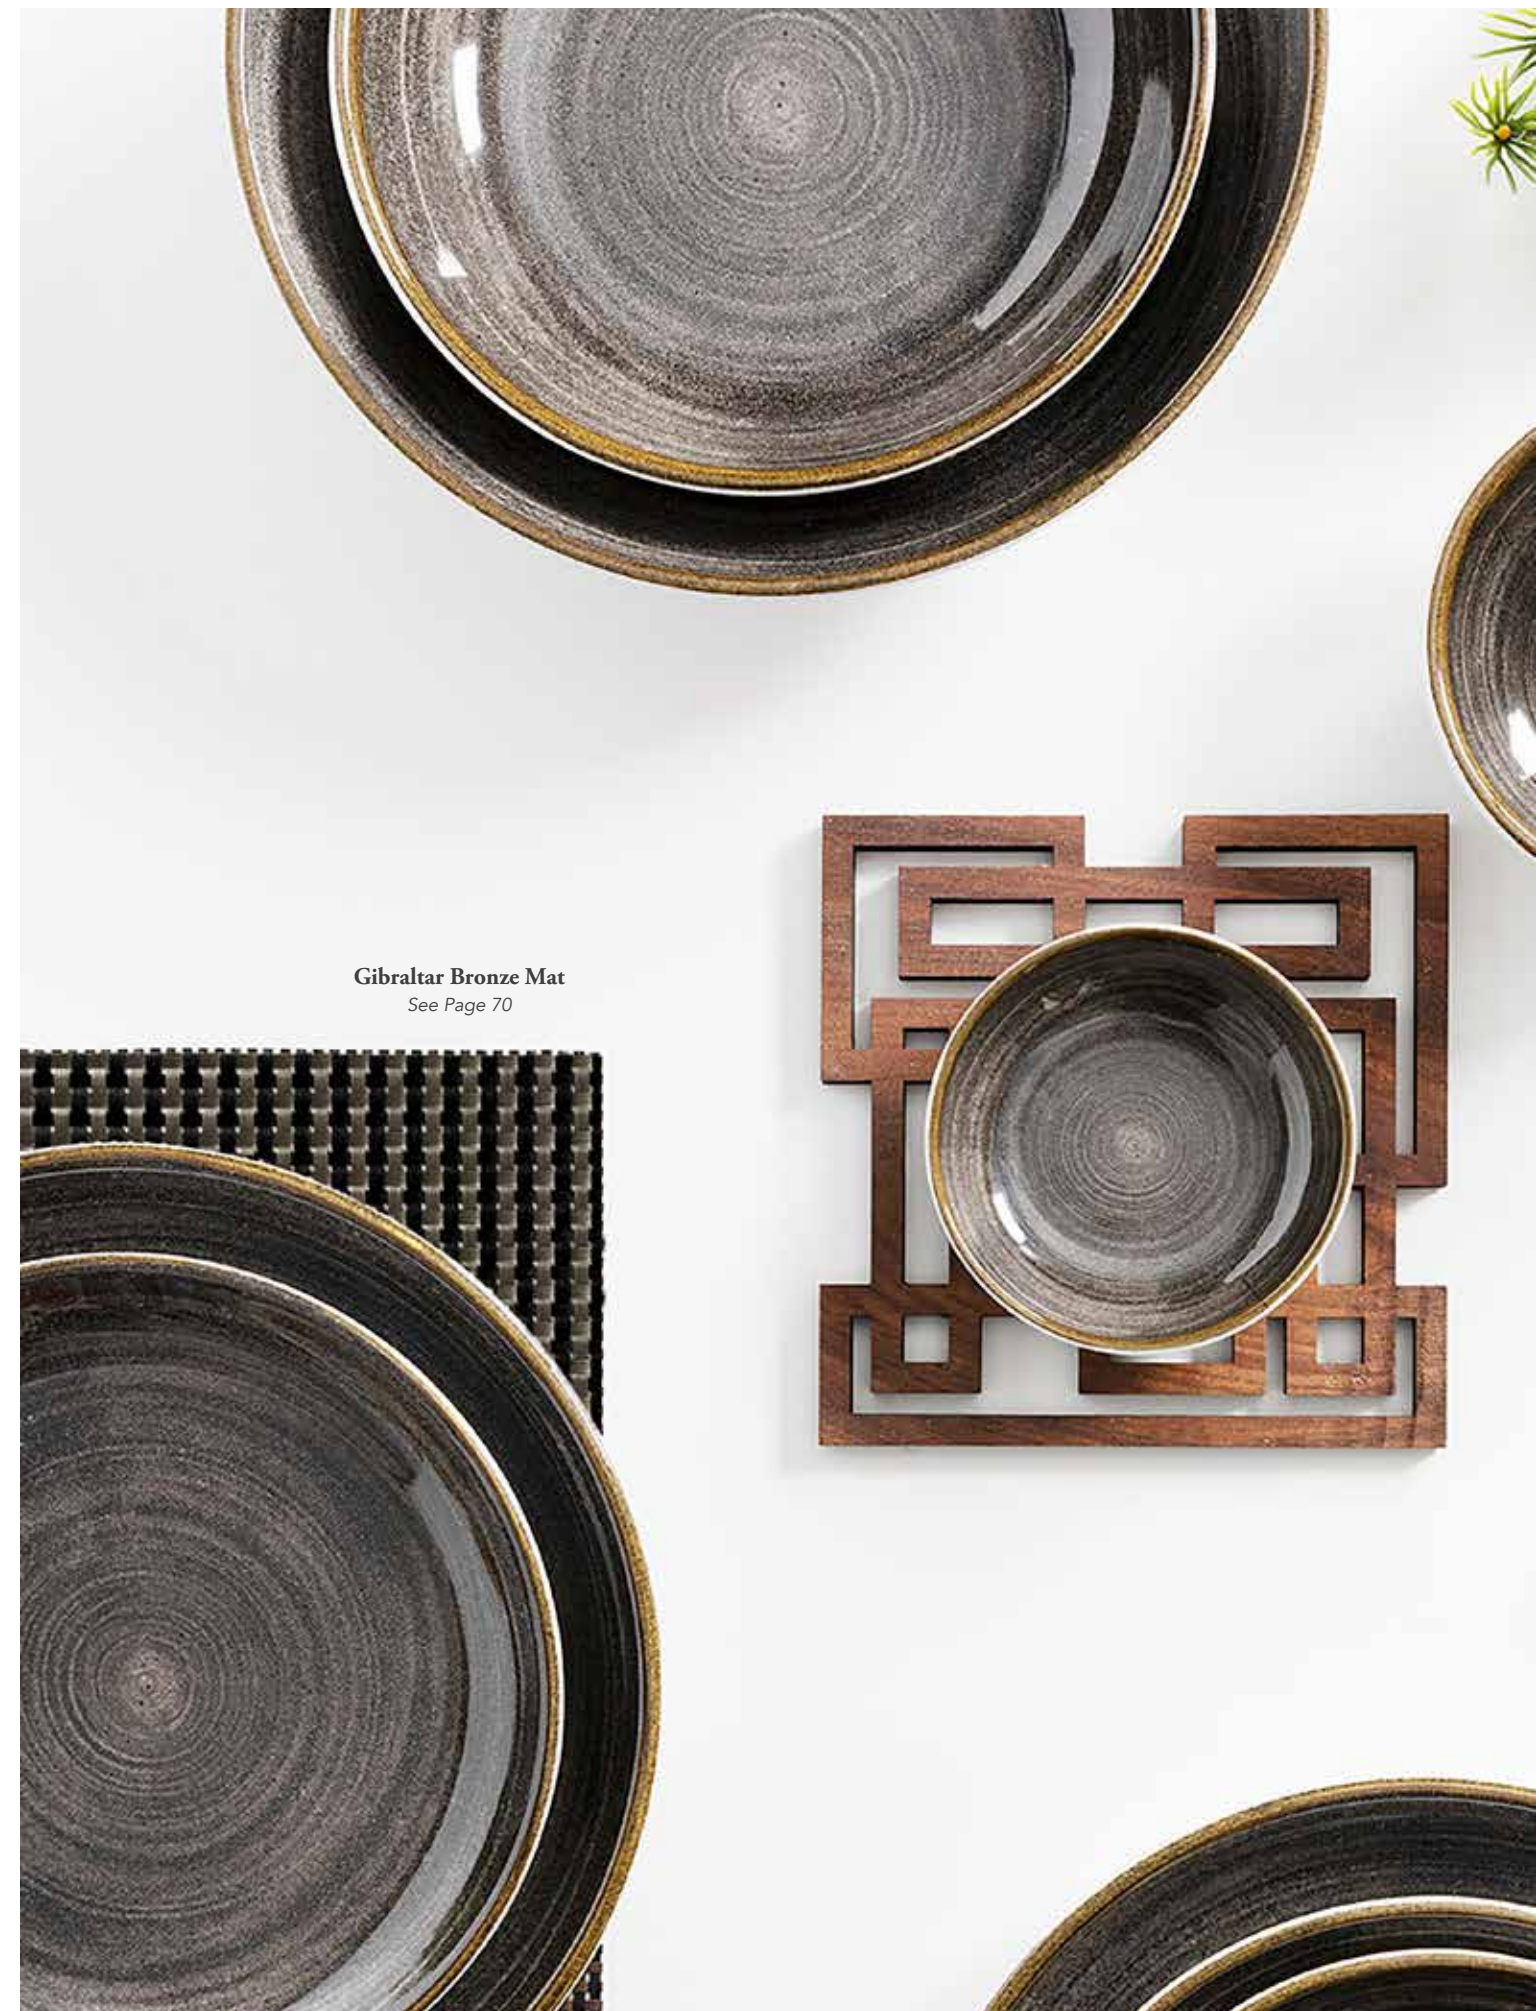

Gibraltar Bronze Mat
See Page 70