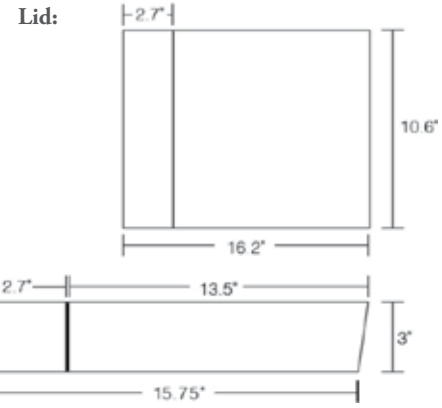

Bento Box Dimensions

Box & Lid

Georgetown Bento Box with Side Compartment