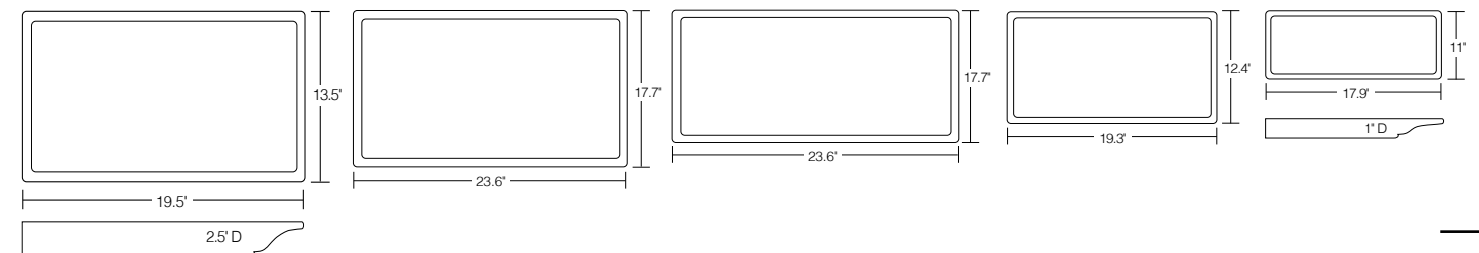

..... [Hors d'oeuvres,
appetizers, sushi,
fruit and more!]

BANQUET SERVING ESSENTIALS

As indestructible and foolproof as you would ever want

Multi-purpose, clean-lined basics for everyday use.