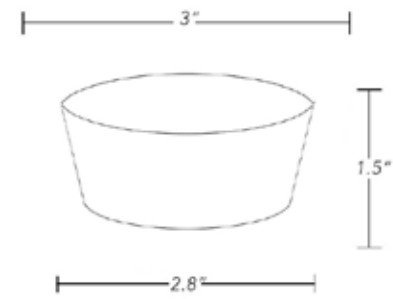

Choose your size

Mini

Medium

Small

Large

Color coordinate and create a collection that is unique to your brand!

Rimini Bowl Small

Melamine
6.0"D x 2.8"H* - 16 oz.