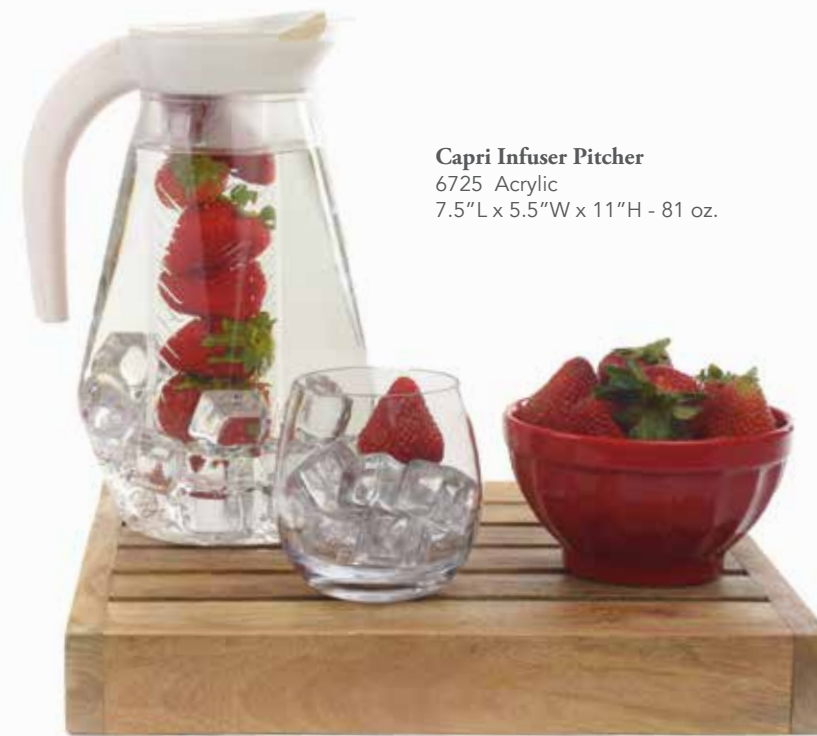

Capri Infuser Pitcher
6725 Acrylic
7.5"L x 5.5"W x 11"H - 81 oz.