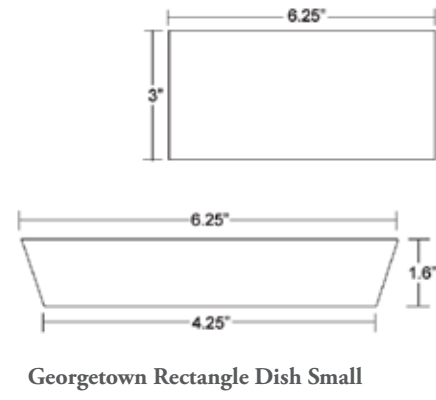

Bento Box Dimensions

Box & Lid

Insert Dish Dimensions

Insert Dish Configurations

Naples Bento Box

Georgetown Half Bento Box

Georgetown Bento Box (with and without Side Compartment)