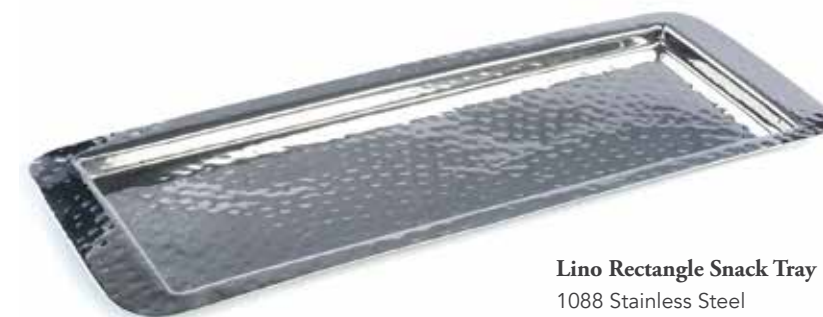

LINO

Ultimate chef accessories
with a rustic touch

1088 Stainless Steel
13.75" L x 7.5" W x .5" H

1073 Stainless Steel
35"D x 5"H