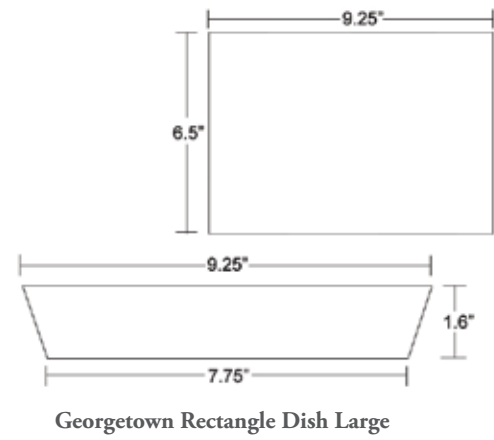

Insert Dish Dimensions