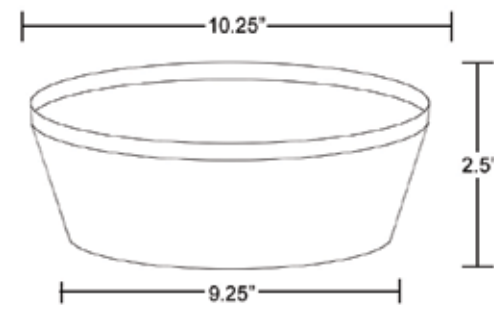

Choose your size

Mini

Medium

Small

Large

Color coordinate and create a collection that is unique to your brand!

Rimini Bowl Small

Melamine
6.0"D x 2.8"H* - 16 oz.