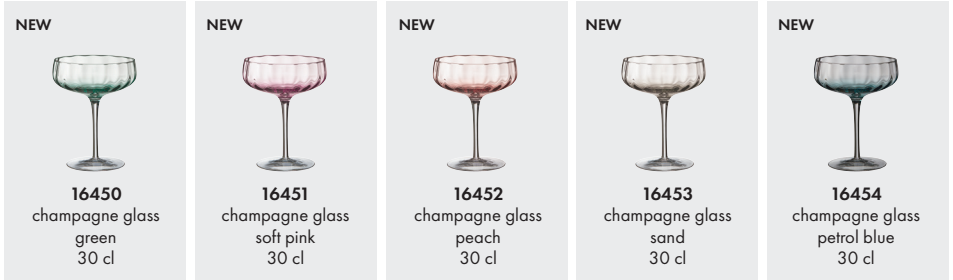

16270
cup/saucer
20 cl / 15 cm

16271
mug
40 cl

16273
dinner plate
27 cm

16276
lunch plate
21 cm

16274
soup plate
18 cm

16277
bowl
14 cm

16225
salad bowl
24 x 9 cm

16230
round dish
31 cm

16217
milk jug
27 cl

SONJA GLASS

The beautiful SØHOLM Sonja fine art glassware is 100% handmade and mouth blown. The result is a collection of unique drinking glasses and champagne glasses. Style your table with one colour or mix and match.