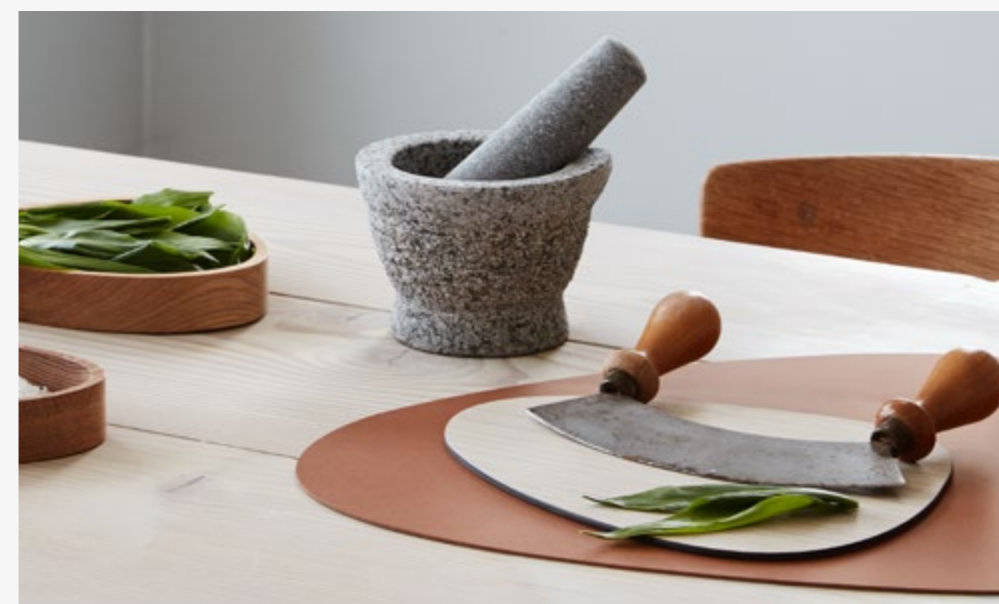

CUT&SERVE

Our CUT&SERVE collection of cutting boards may have a soft, wooden appearance, but is actually made from compact laminate - a very strong and durable material consisting of multiple kraft paper layers pressed together with resin from trees. Mixing high aesthetics and functionality, the boards can be used as decorative serving boards for tapas or snacks.

The CUT&SERVE boards are dishwasher proof, almost impervious to wear and tear and heat-resistant up to 180 Celsius, making them applicable as trivets for hot pots and pans.