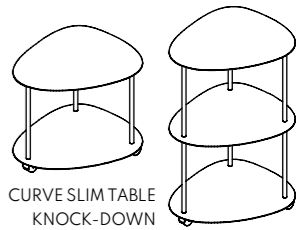

CURVE SLIM TABLE DOUBLE KNOCK-DOWN

CURVE SLIM TABLE/DOUBLE

CURVE SLIM TABLE KNOCK-DOWN