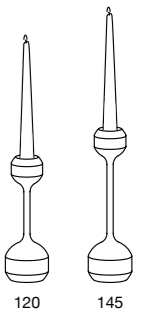

SILHOUETTE CANDLEHOLDER & VASE

COLOUR/MATERIAL	COLOUR	SILHOUETTE 120 VASE	SILHOUETTE 120	SILHOUETTE 145	SILHOUETTE 120 + 145 SET	SILHOUETTE 34 SET OF 2 PCS
		D:4,2x H:12,0 cm	D:4,2x H:12,0 cm	D:4,2x H:14,5 cm	D:4,2x H:12,0 cm / D:4,2xH:14,5 cm	D:4,2xH:3,4 cm. / D:4,2x H:3,4 cm
CHROME STEEL		991720	991567	991569	991573	991571
COLLI		4	4	4	4	4
EUR RECOMMENDED RETAIL PRICE		89,95	89,95	99,95	179,95	89,95
DKK RECOMMENDED RETAIL PRICE		699,00	699,00	799,00	1.399,00	699,00
SEK / NOK RECOMMENDED RETAIL PRICE		899,00	899,00	999,00	1.799,00	899,00