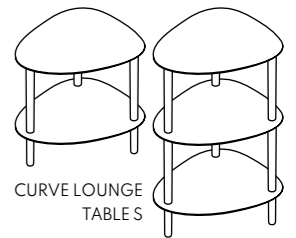

CURVE LOUNGE TABLE DOUBLE S

CURVE LOUNGE TABLE

CURVE LOUNGE TABLE S