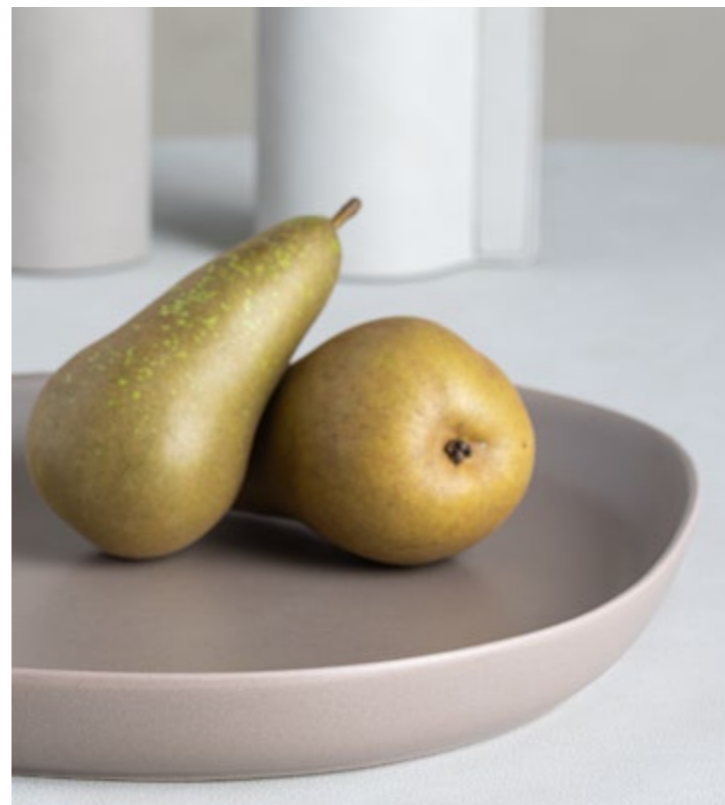

PLATTER PLATE

PLATTER PLATE is perfect for serving meals, tapas and fruit.

W:30xL:35xH:3 cm

PLATTER PLATE 1 PC

FINISH/COLOUR	COLOUR	
CURVE STONEWARE black		990164
CURVE STONEWARE navy blue		990170
CURVE STONEWARE warm grey		991428
CURVE STONEWARE sand		991429
COLLI		4
EUR RECOMMENDED RETAIL PRICE		40,00
DKK RECOMMENDED RETAIL PRICE		299,00
SEK / NOK RECOMMENDED RETAIL PRICE		399,00