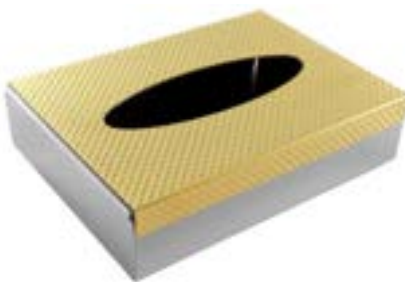

PORTA LENÇOS MÉDIO SAREZZO
SAREZZO MEDIUM TISSUE HOLDER

DESIGNER: STUDIO RIVA

R05348 - AÇO INOX / STAINLESS STEEL - 18/10
005348 - PRATA / SILVER
GO5348 - OURO E INOX / GOLD AND STEEL

16.5 x 12 x 4 cm
0.430 kg (L/N) - 0.490 kg (B/G)