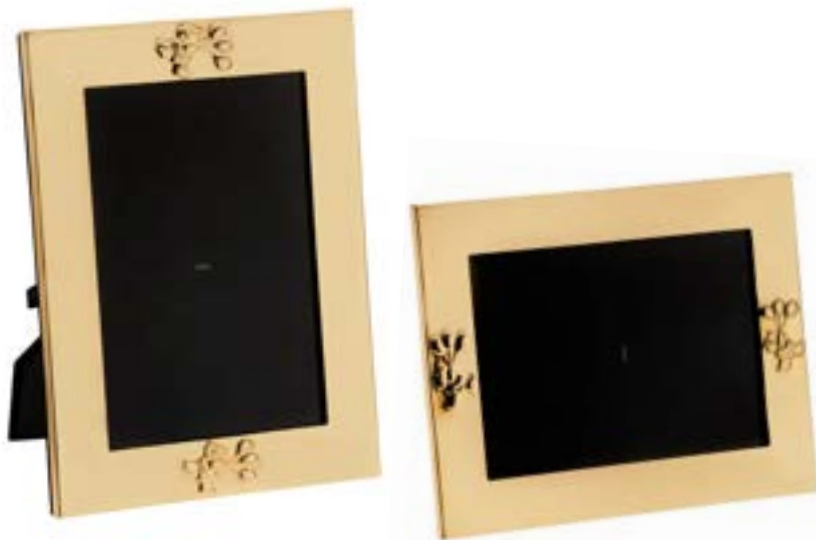

PORTA RETRATO BABY CARE 15X21CM
BABY CARE PHOTOFRAME 15X21CM

DESIGNER: STUDIO RIVA

R05636 - AÇO INOX / STAINLESS STEEL - 18/10
005636 - PRATA / SILVER
GO5636 - OURO 24K / 24K GOLD

18 x 1.5 x 24 cm
0.59 kg (L/N) - 0.7 kg (B/G)