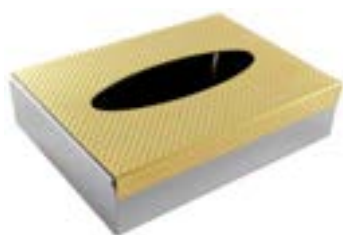

16.5 x 12 x 4 cm  
0.430 kg (L/N) - 0.490 kg (B/G)

**PORTA LENÇOS PEQUENO SAREZZO**  
SAREZZO SMALL TISSUE HOLDER

DESIGNER: STUDIO RIVA

**R05345** - AÇO INOX / STAINLESS STEEL - 18/10  
**005345** - PRATA / SILVER  
**GO5345** - OURO E INOX / GOLD AND STEEL