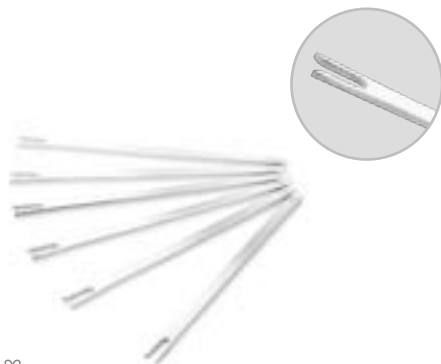

DESIGNER: STUDIO RIVA

**R05275** - AÇO INOX / STAINLESS STEEL - 18/10

25 x 1.1 x 0.25 cm  
0.06 kg (L/N) - 0.12 kg (B/G)

**JOGO BELLA 6 ESPETINHOS**  
BELLA STICKS SET W/6 PIECES

DESIGNER: STUDIO RIVA

**R00062** - AÇO INOX / STAINLESS STEEL - 18/10  
**000481** - PRATA / SILVER