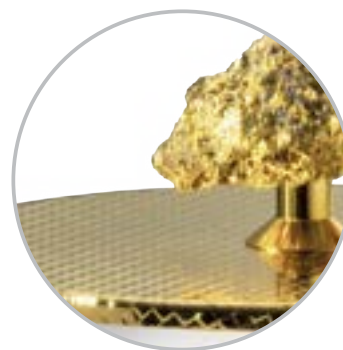

CAIXINHA PEQUENA COM PEDRA PIRITA 450 ML
SMALL ROUND BOX W/ PYRITE STONE 450 ML

DESIGNER: STUDIO RIVA

R05613 - AÇO INOX / STAINLESS STEEL - 18/10

Ø12.3 x 10 cm
0.620 kg (L/N) - 0.660 kg (B/G)