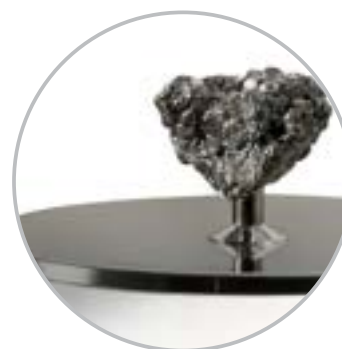

BRAZILIAN STONES

SS 18/10
SILVER
GOLD 24K

DESIGNED AND MADE IN BRAZIL

COLEÇÃO PEDRAS BRASILEIRAS. BRAZILIAN STONES COLLECTION.

O Brasil é um país rico em pedras preciosas. A coleção Brazilian Stones ousa com a beleza e o brilho das pedras nacionais para conceber objetos esplêndidos. Essa fusão se destaca pela sofisticação do metal Riva com a vivacidade das pedras ametista, citrino e pirita. As pedras Riva são todas brasileiras e naturais. Possuem diferentes tamanhos, formas e tonalidades. São selecionadas a dedo para adornar cada objeto.

The Brazil is a country rich in precious stones. The Brazilian Stones Collection abuses the beauty and brilliance of stones to design splendid objects. This fusion stands out for the sophistication of Riva metal with the liveliness of amethyst, citrine and pyrite stones. Riva stones are all Brazilian and natural. They have different sizes, shapes and shades. They are hand-selected to adorn each object.

DESIGNER: STUDIO RIVA

005772 - PRATA / SILVER
GO5772 - OURO 24K / 24K GOLD
NB5772 - NÍQUEL BLACK / NICKEL BLACK

Ø12.3 x 10 cm
0.620 kg (L/N) - 0.660 kg (B/G)

DESIGNER: STUDIO RIVA

005773 - PRATA / SILVER
GO5773 - OURO 24K / 24K GOLD
NB5773 - NÍQUEL BLACK / NICKEL BLACK

Ø12.3 x 12.3 cm
0.590 kg (L/N) - 0.630 kg (B/G)