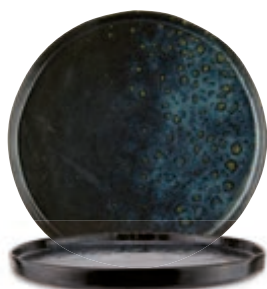

STONEWARE

Black/blue reactive - Nero/blu reattivo - Noir/bleu réactif

Item L PHO019NB002205

Dessert plate

Piatto frutta

Assiette à dessert

Size/Dimensioni/Taille
Ø 20,5 h 2 cm

Pack/Imballo/Emballage
 6