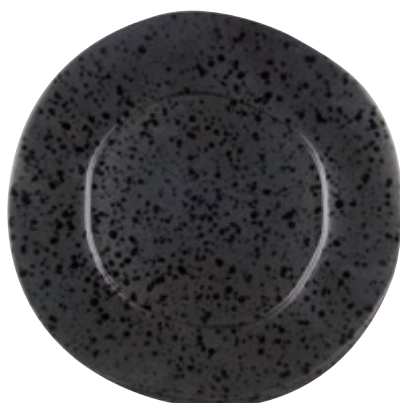

### Dinner plate

Piatto piano

Assiette plate

Size/Dimensioni/Taille  
Ø 27,5 cm

Pack/Imballo/Emballage  
 6